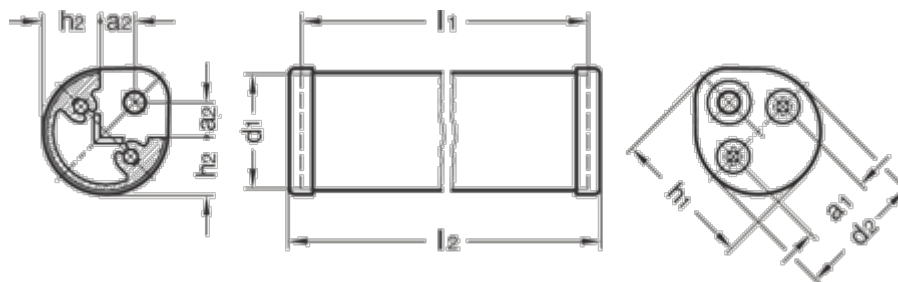

Data Sheet

Article number: 20074500

Description: E+G Edge handle GN 481-30-500-SW

Measures

a_1	= 18
a_2	= 9
$d_1 - 0,5$	= 30
d_2	= 32
h_1	= 34.5
$h_2 - 0,1$	= 14.5
l_1	= 500
l_2	= 506